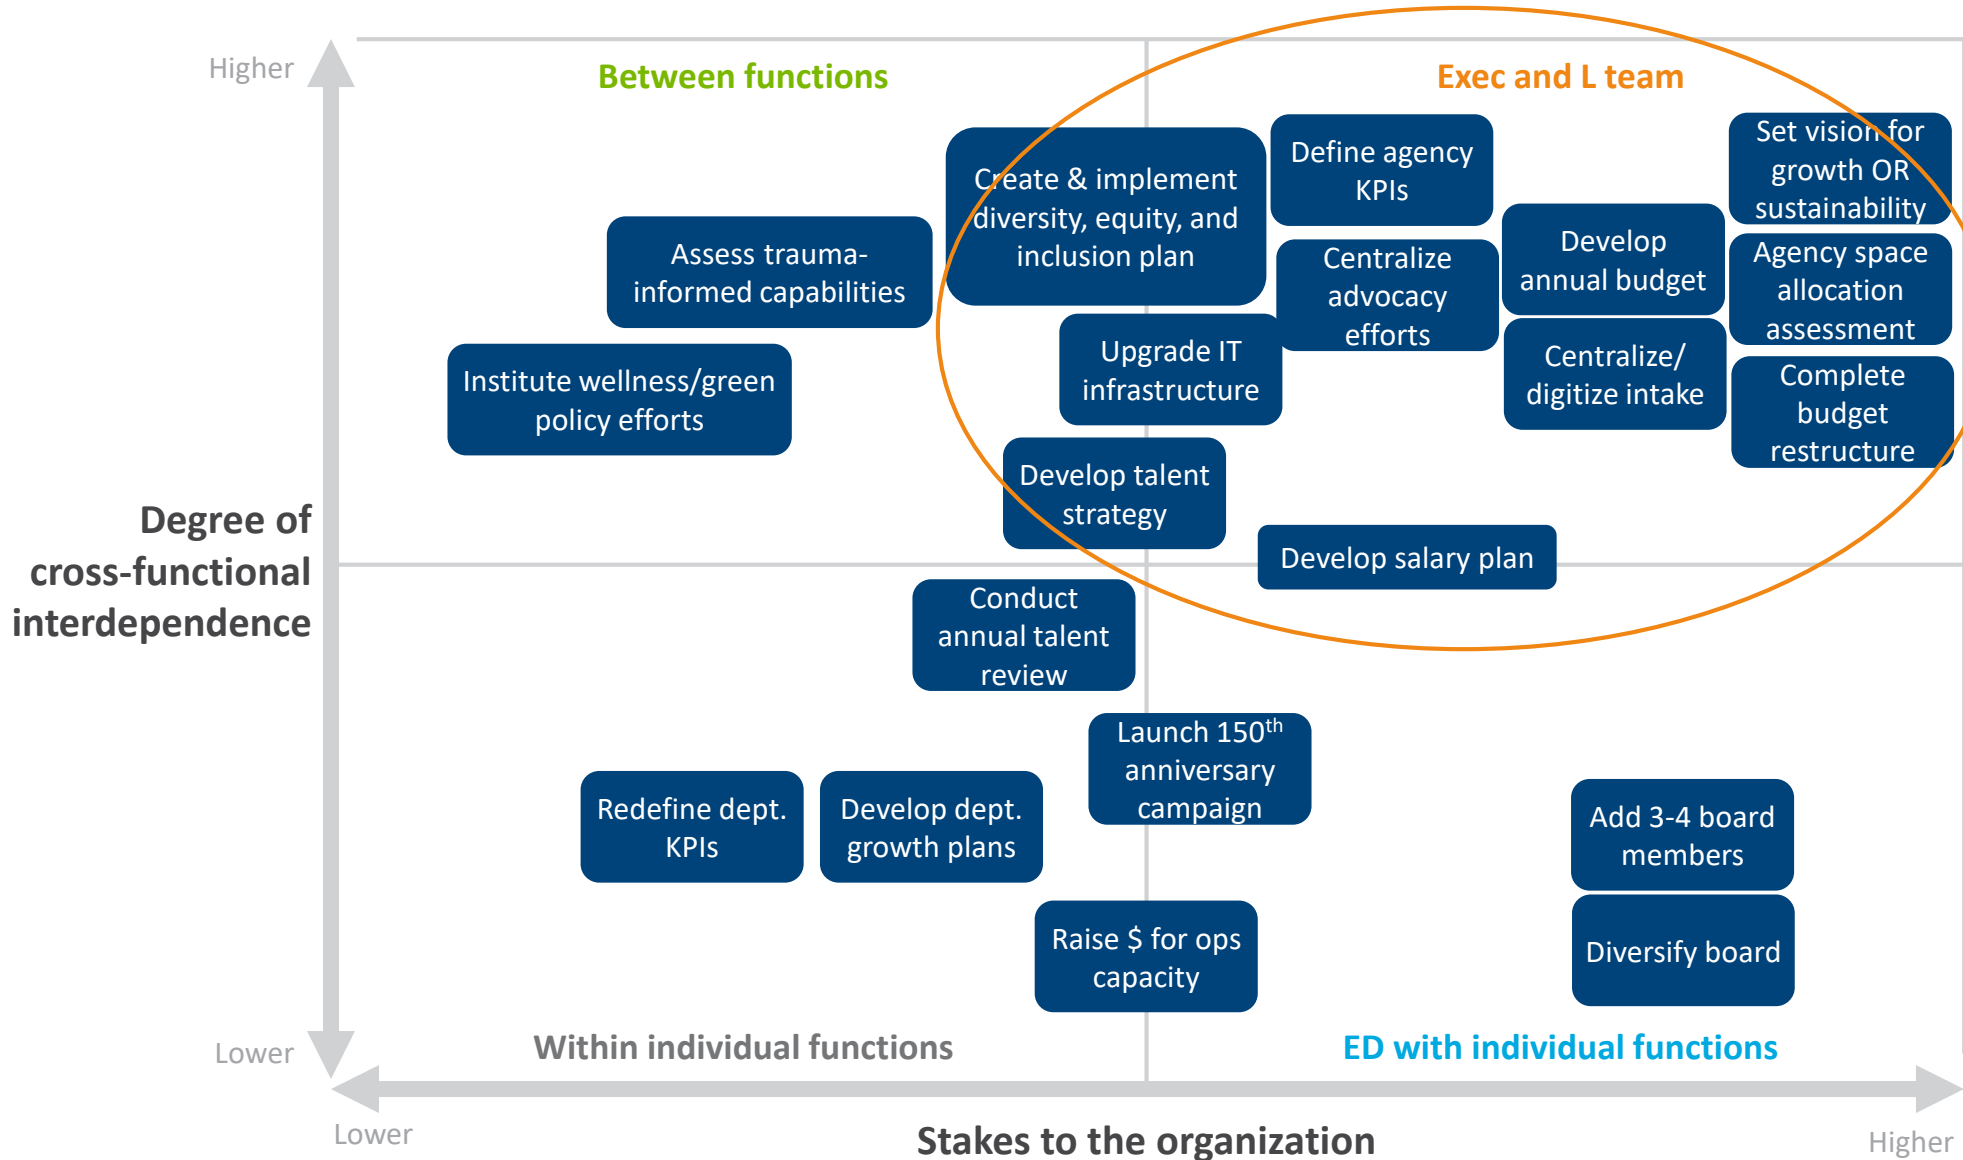

Jewish Federation of Greater Atlanta

Note: each of these priorities was described in more specificity in additional documentation

Erie Neighborhood House

(2 leadership teams are Exec and "L" team)

Note: each of these priorities was described in more specificity in additional documentation

YWCA Metropolitan Chicago

Note: each of these priorities was described in more specificity in additional documentation