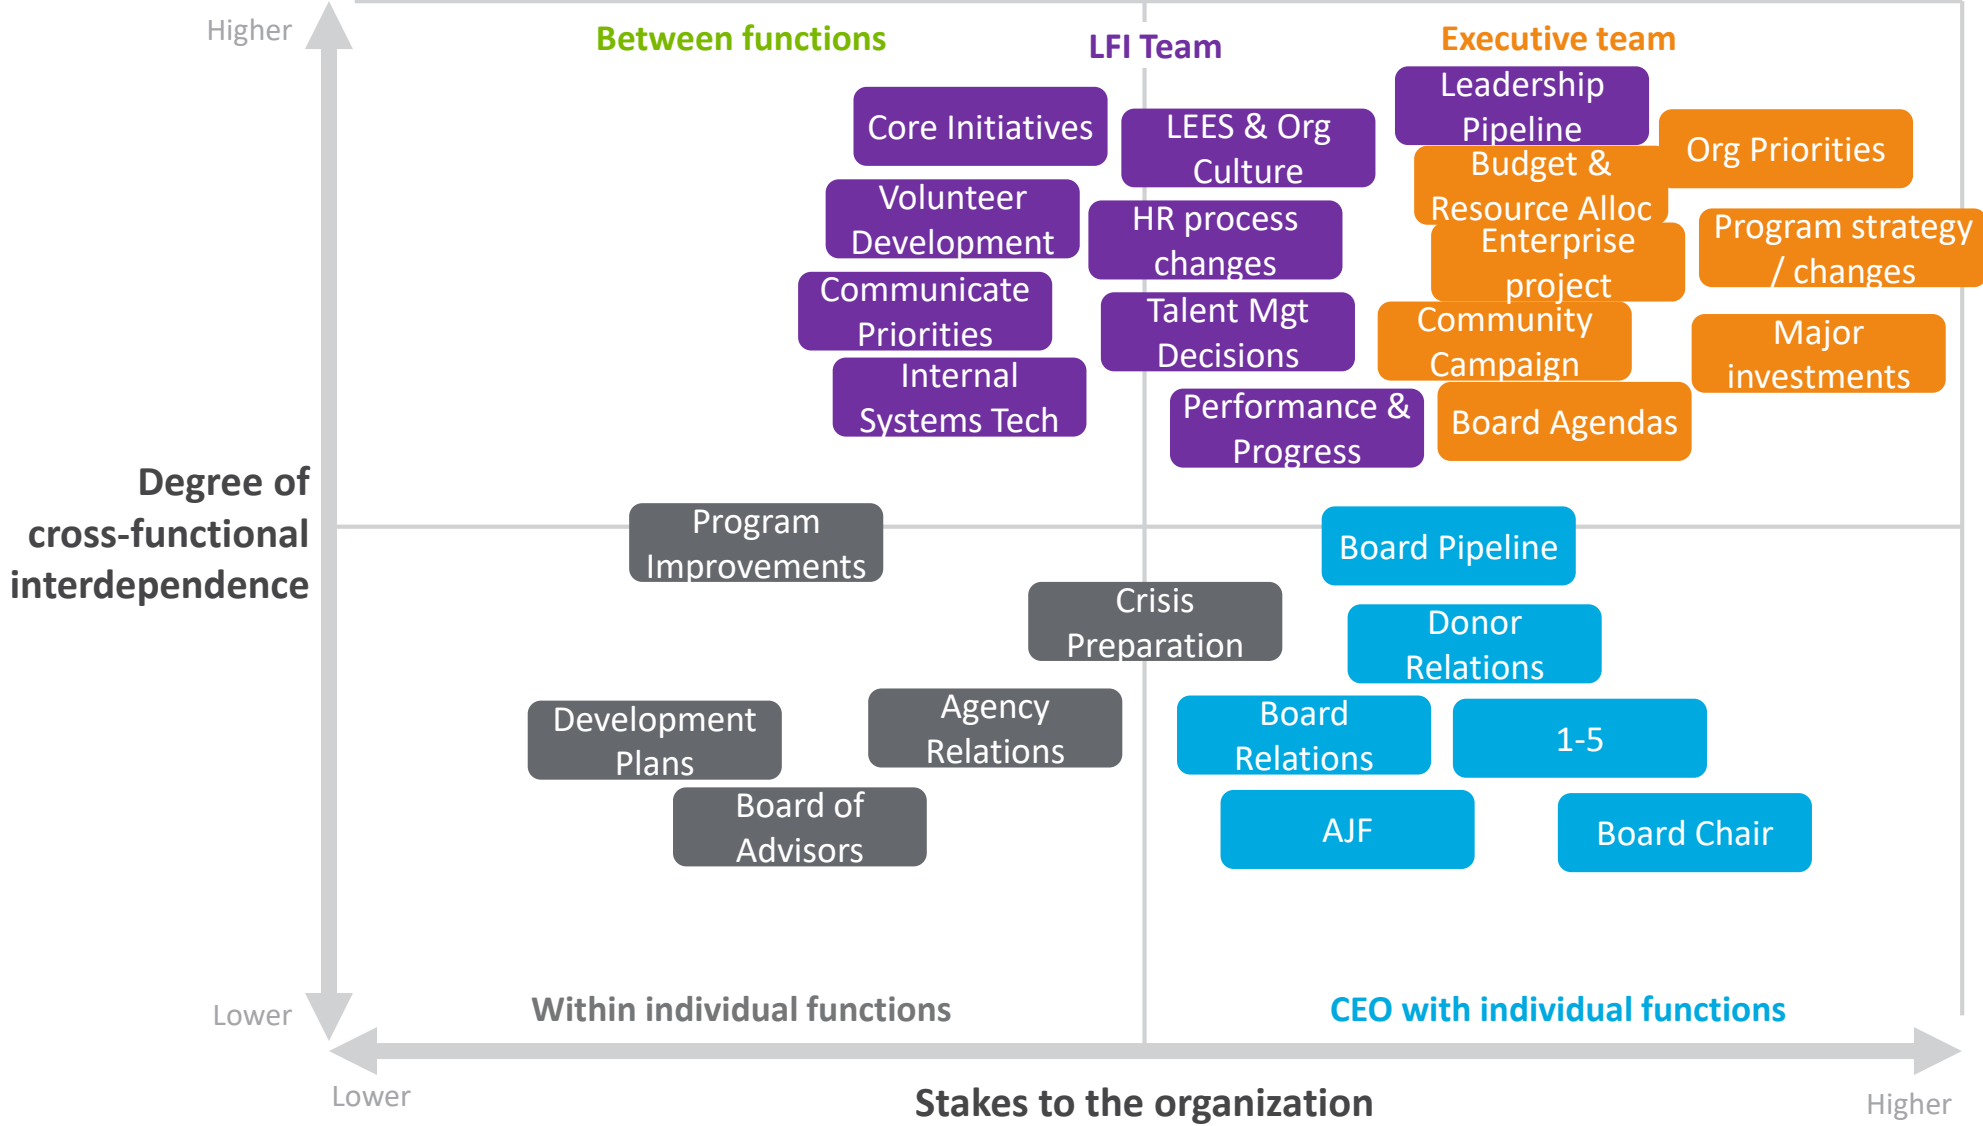

Jewish Federation of Greater Atlanta

Note: each of these priorities was described in more specificity in additional documentation

Erie Neighborhood House

(2 leadership teams are Exec and "L" team)

Note: each of these priorities was described in more specificity in additional documentation

YWCA Metropolitan Chicago

Note: each of these priorities was described in more specificity in additional documentation